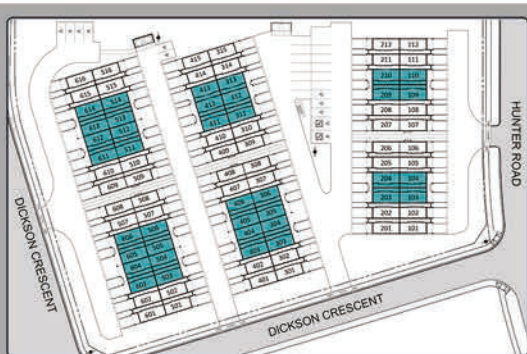

# CALLA

**Ground Floor**  
27 sq ft

**Second Floor**  
400 sq ft

**Third Floor**  
344 sq ft

## CALLA

1 1.5 771

**BRAVO**

Upgraded Townhomes with garage - In The Heart Of Stonebridge