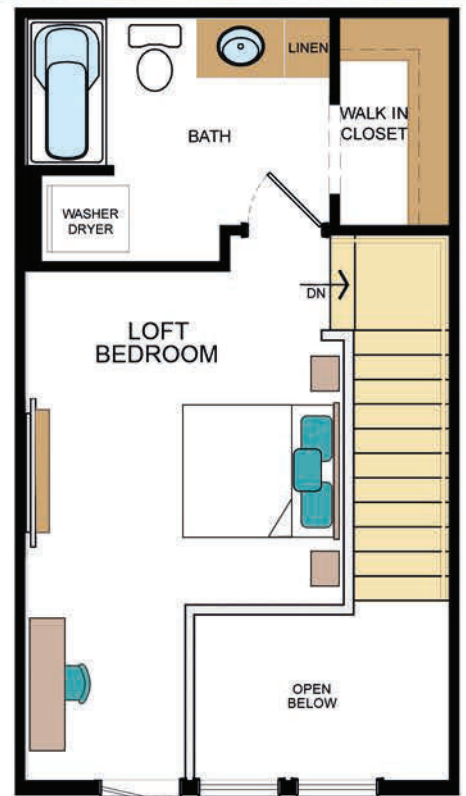

# CALLA

**Ground Floor**  
27 sq ft

**Second Floor**  
400 sq ft

**Third Floor**  
344 sq ft

## CALLA

1 1.5 771

**BRAVO**

Upgraded Townhomes with garage - In The Heart Of Stonebridge