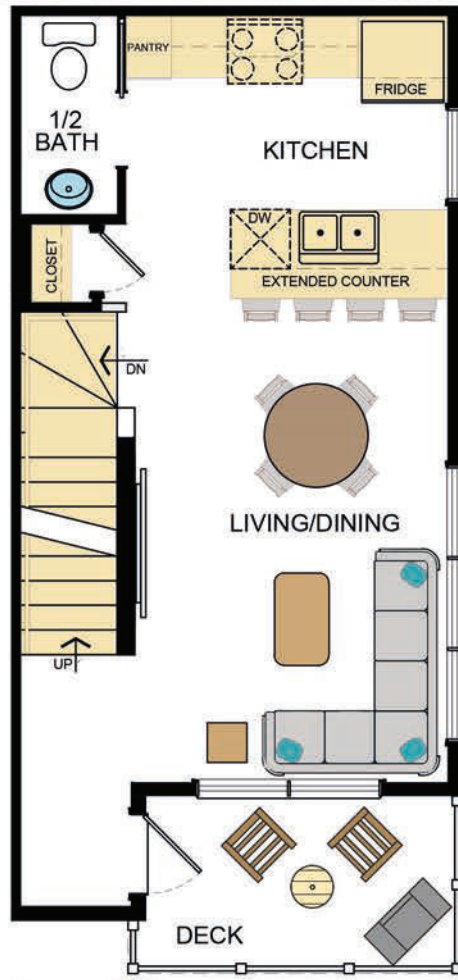

LOTUS A

Ground Floor
37 sq ft

Second Floor
423 sq ft

Third Floor
426 sq ft

LOTUS A

2 1.5 886

BRAVO

Upgraded Townhomes with garage - In The Heart Of Stonebridge