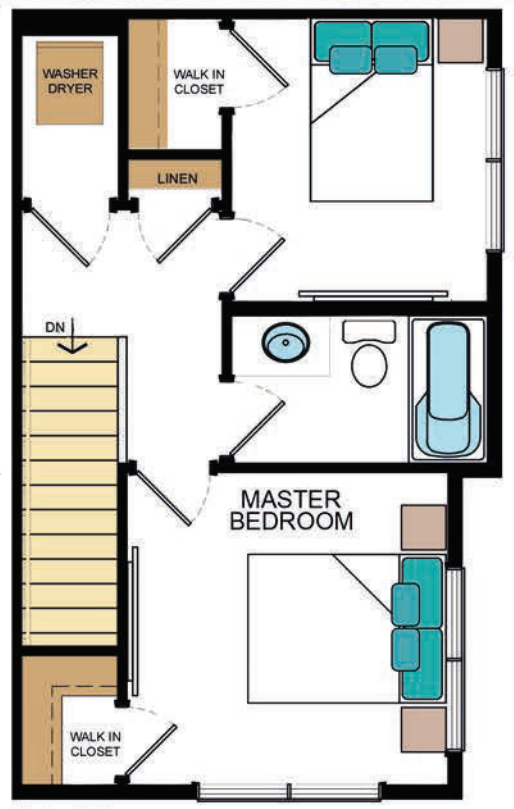

LOTUS A

Ground Floor
37 sq ft

Second Floor
423 sq ft

Third Floor
426 sq ft

LOTUS A

2 1.5 886

BRAVO

Upgraded Townhomes with garage - In The Heart Of Stonebridge