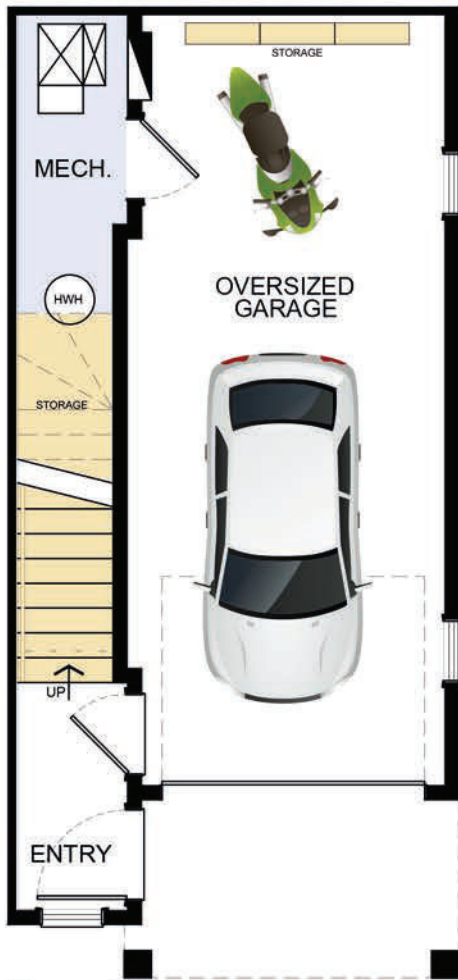

LOTUS A

Ground Floor
37 sq ft

Second Floor
423 sq ft

Third Floor
426 sq ft

LOTUS A

2 1.5 886

BRAVO

Upgraded Townhomes with garage - In The Heart Of Stonebridge