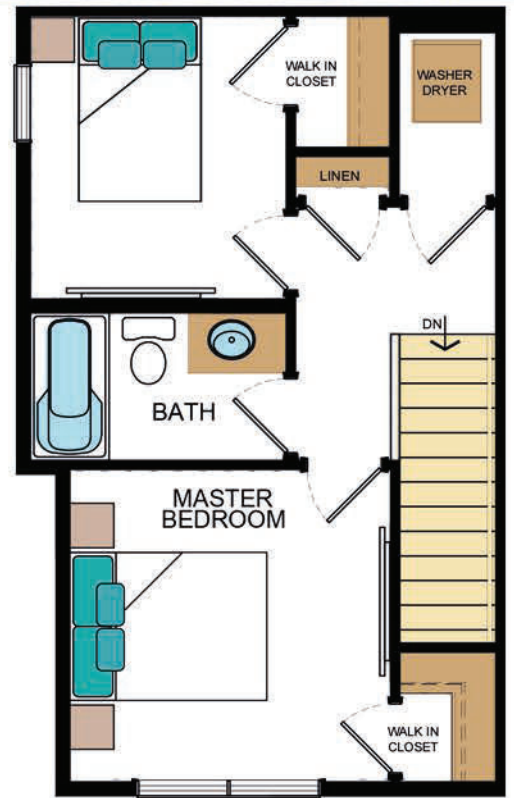

LOTUS B

Ground Floor
37 sq ft

Second Floor
423 sq ft

Third Floor
426 sq ft

LOTUS B

 2
 1.5
 886

BRAVO

Upgraded Townhomes with garage - In The Heart Of Stonebridge