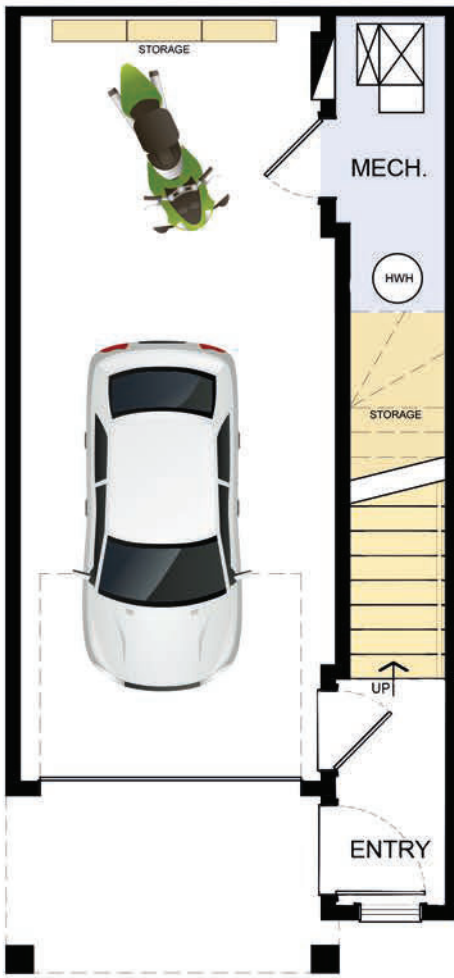

LOTUS B

Ground Floor
37 sq ft

Second Floor
423 sq ft

Third Floor
426 sq ft

LOTUS B

 2
 1.5
 886

BRAVO

Upgraded Townhomes with garage - In The Heart Of Stonebridge