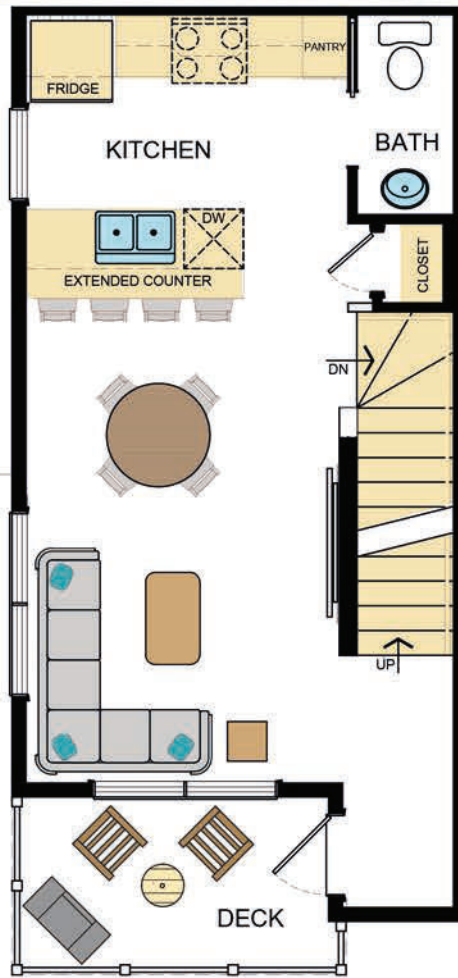

LOTUS B

Ground Floor
37 sq ft

Second Floor
423 sq ft

Third Floor
426 sq ft

LOTUS B

 2
 1.5
 886

BRAVO

Upgraded Townhomes with garage - In The Heart Of Stonebridge