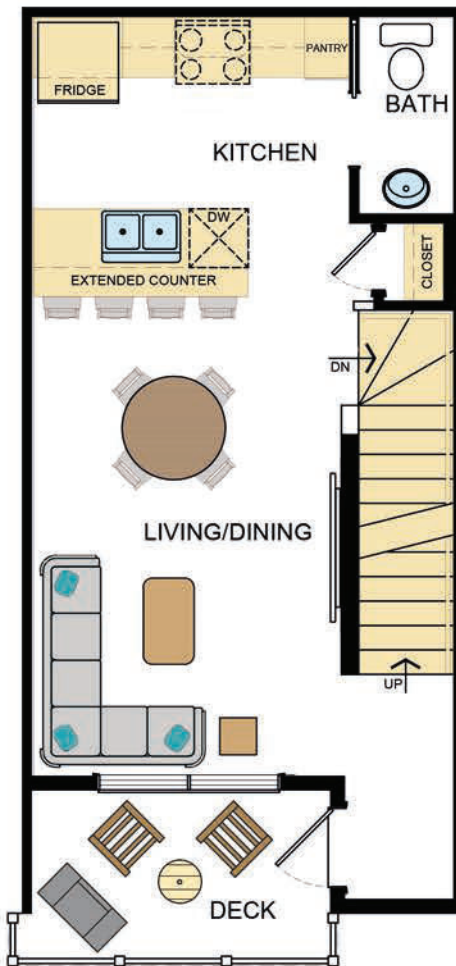

LOTUS C

Ground Floor
37 sq ft

Second Floor
419 sq ft

Third Floor
400 sq ft

LOTUS C

BRAVO

Upgraded Townhomes with garage - In The Heart Of Stonebridge