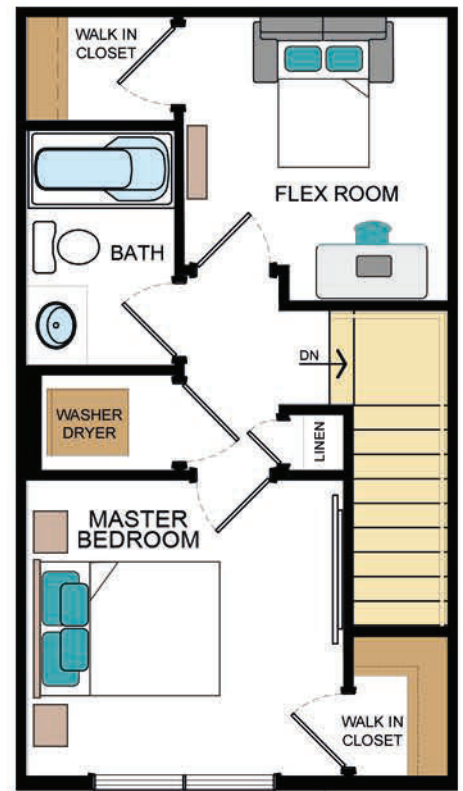

LOTUS C

Ground Floor
37 sq ft

Second Floor
419 sq ft

Third Floor
400 sq ft

LOTUS C

BRAVO

Upgraded Townhomes with garage - In The Heart Of Stonebridge