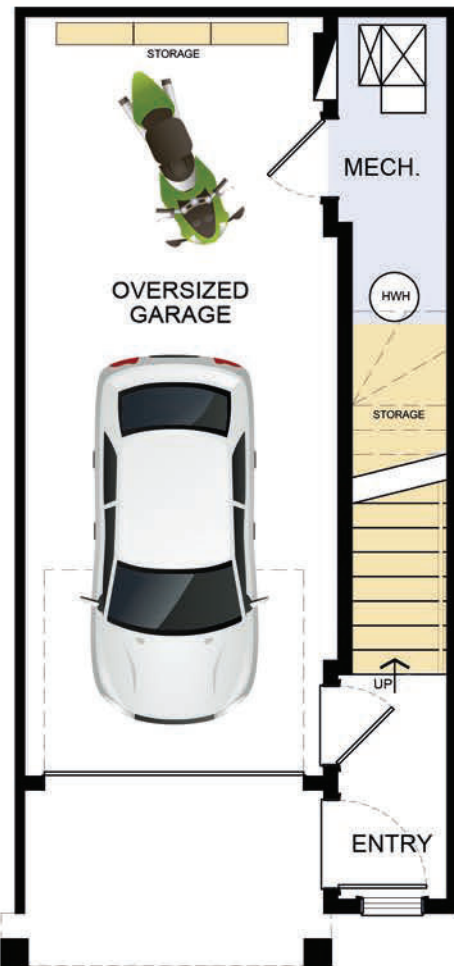

LOTUS C

Ground Floor
37 sq ft

Second Floor
419 sq ft

Third Floor
400 sq ft

LOTUS C

BRAVO

Upgraded Townhomes with garage - In The Heart Of Stonebridge